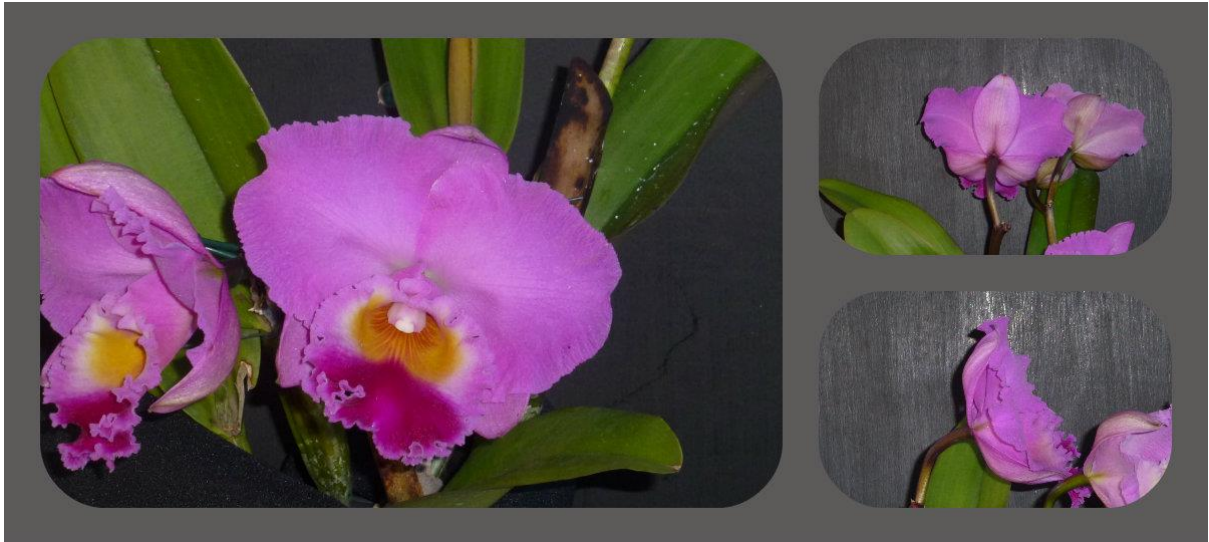

The best orchid in my green house for ***August...***

Rlc. Zilzie Fry "Sunny"

(C. Prophecy X Sylvia Fry)

They are not as big as some crosses when using Sylvia Fry, but good shape and all mauves.

Reg. 1986